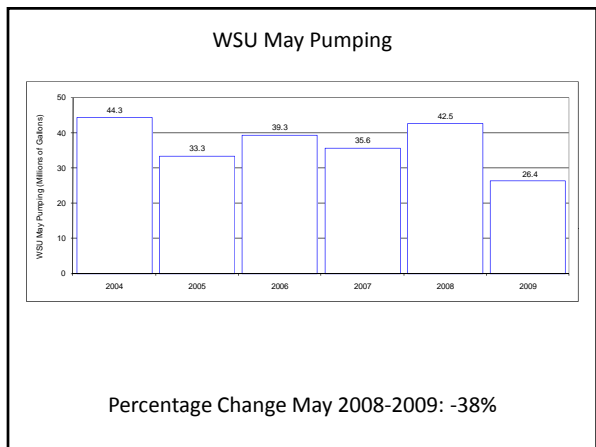

Monthly Pumping: Percentage Change from 2008

Percentage Change May 2008-2009: -38%

1957 - 2008