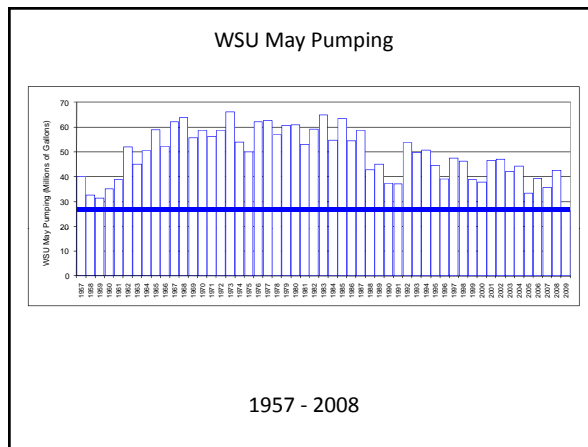

Monthly Pumping: Percentage Change from 2008

Percentage Change May 2008-2009: -38%

1957 - 2008